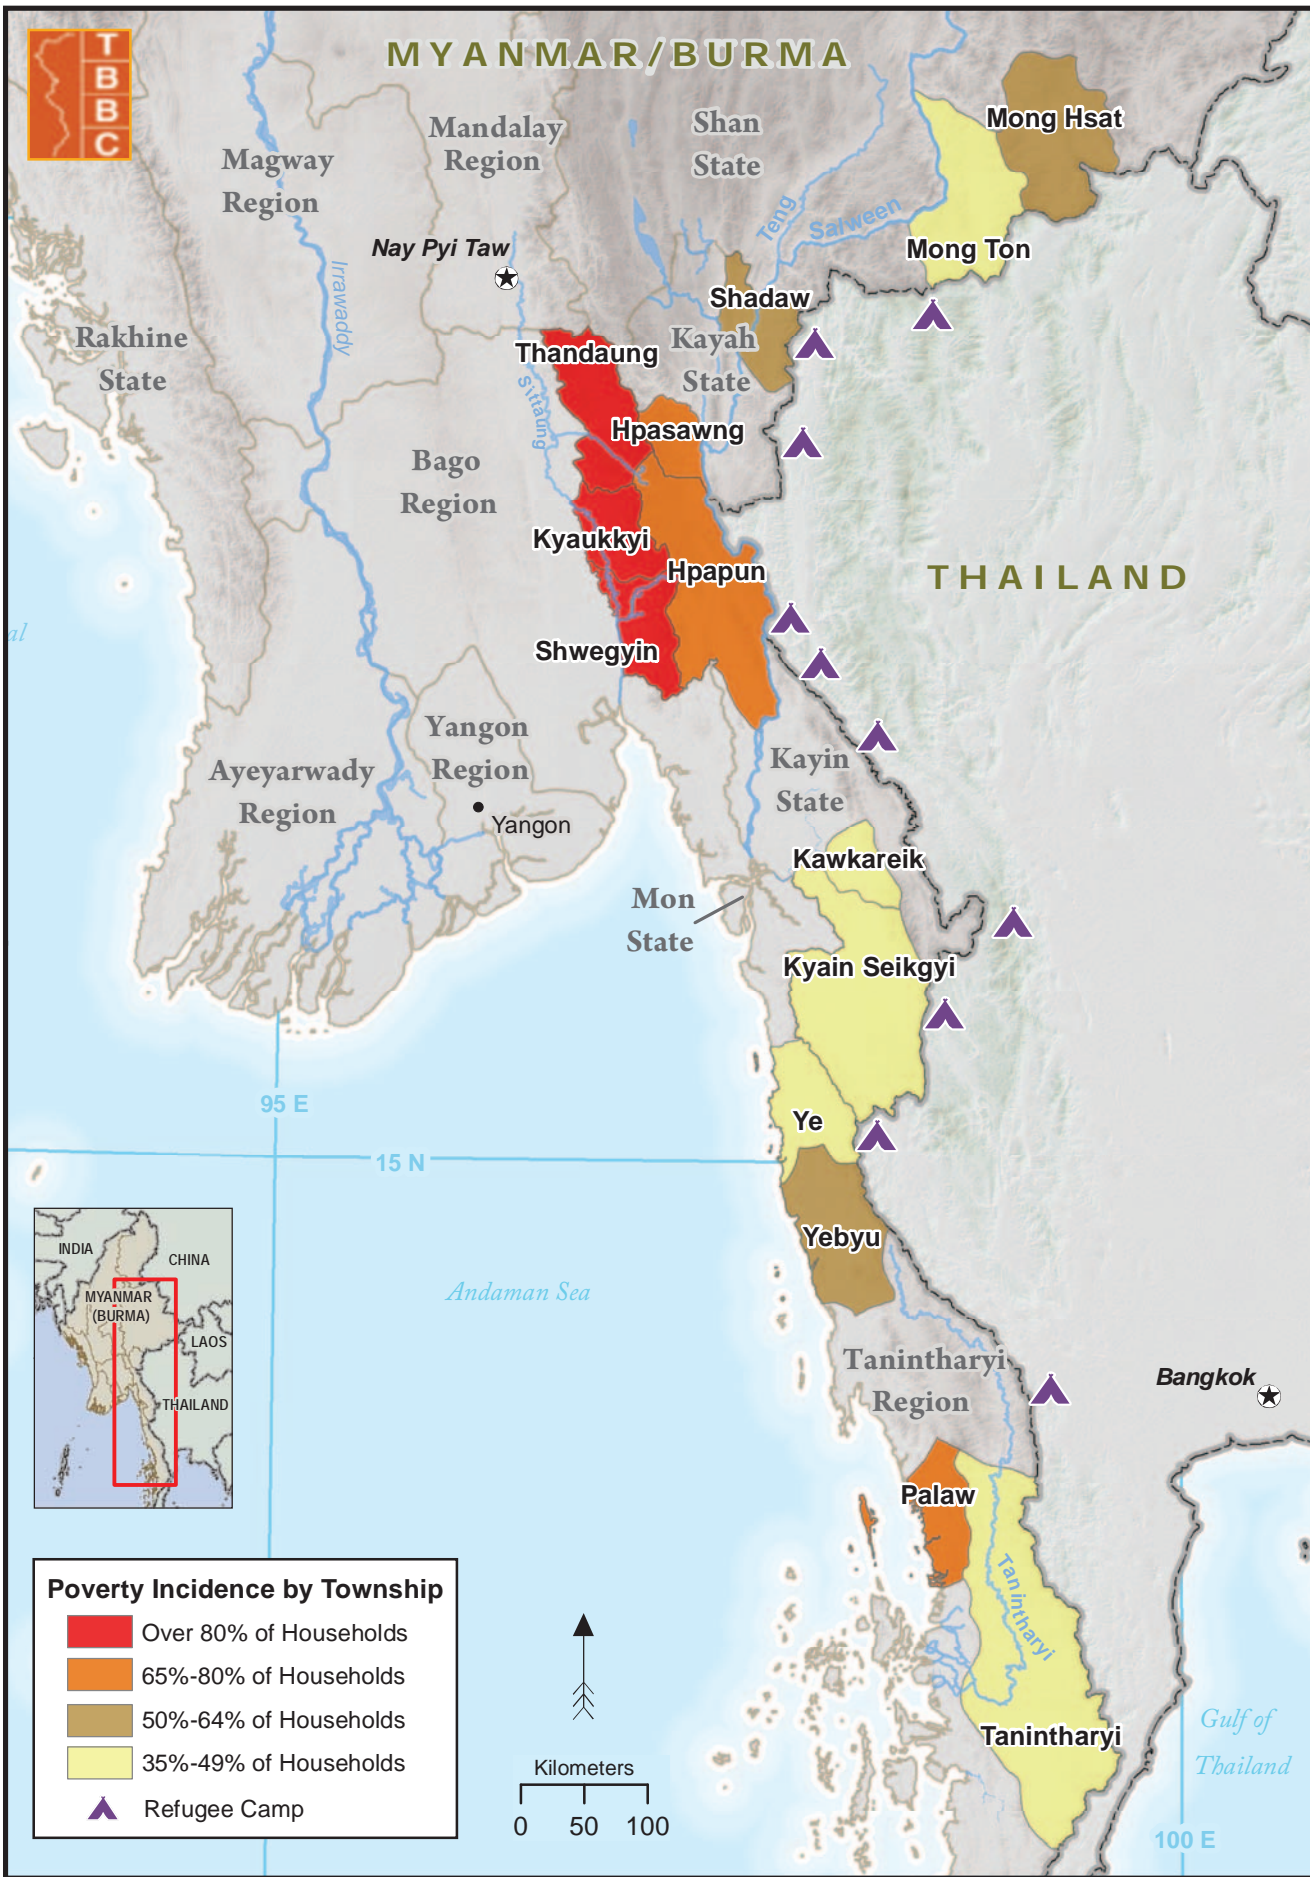

Map 6 : Poverty Incidence in South East Burma/Myanmar, 2010-11

MYANMAR/BURMA

Poverty Incidence by Township

- Over 80% of Households
- 65%-80% of Households
- 50%-64% of Households
- 35%-49% of Households
- Refugee Camp

100 E