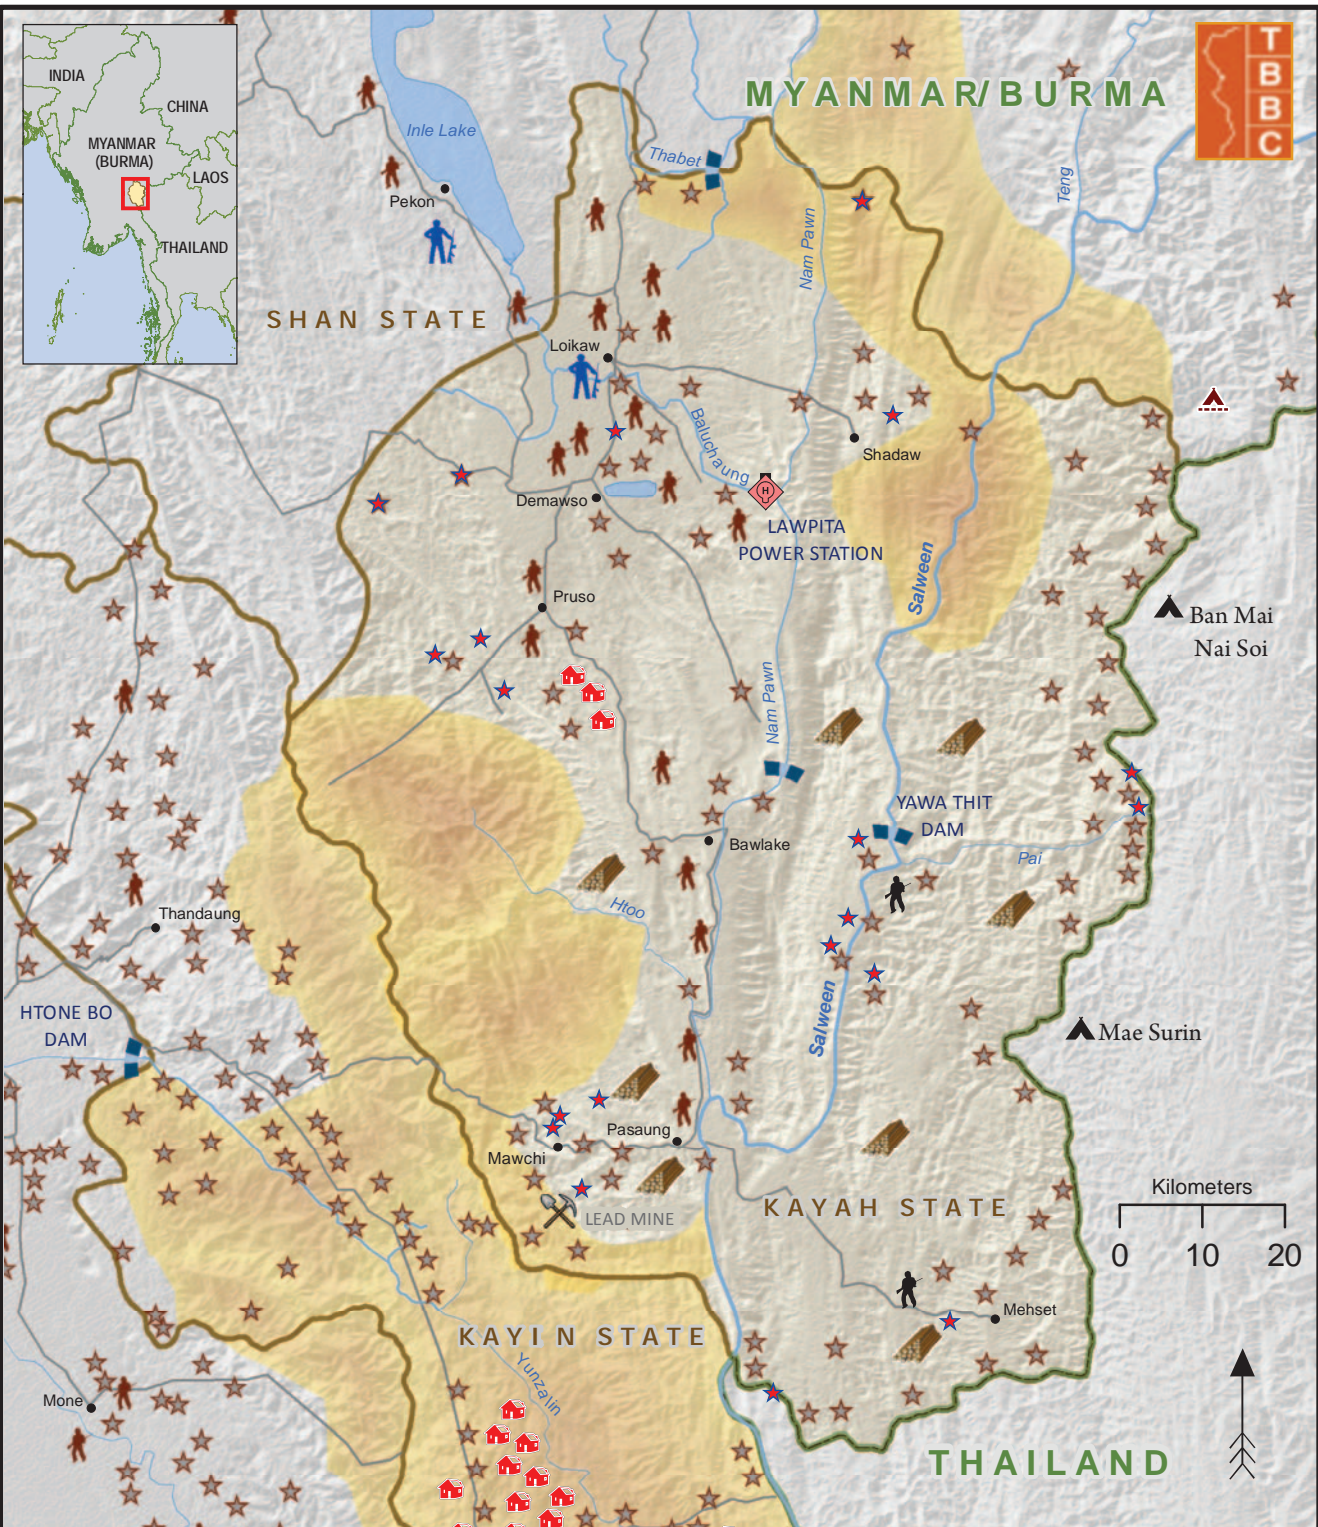

Map 8 : Karenni / Kayah State

- Tatmadaw Military OPS Command
- Tatmadaw Battalion Headquarters
- BGF/Militia HQ
- Tatmadaw Outpost
- BGF/Militia Outpost
- Displaced Village, 2011

- Refugee Camp
- International Boundary
- State/Region Boundary
- Rivers
- Roads
- Protracted Armed Resistance (KNPP, KNU, PNLO, SSA-S)

- Development Projects Associated with Human Rights Abuses**
- Logging
 - Dam
 - Mine
 - Hydro-Electric Station