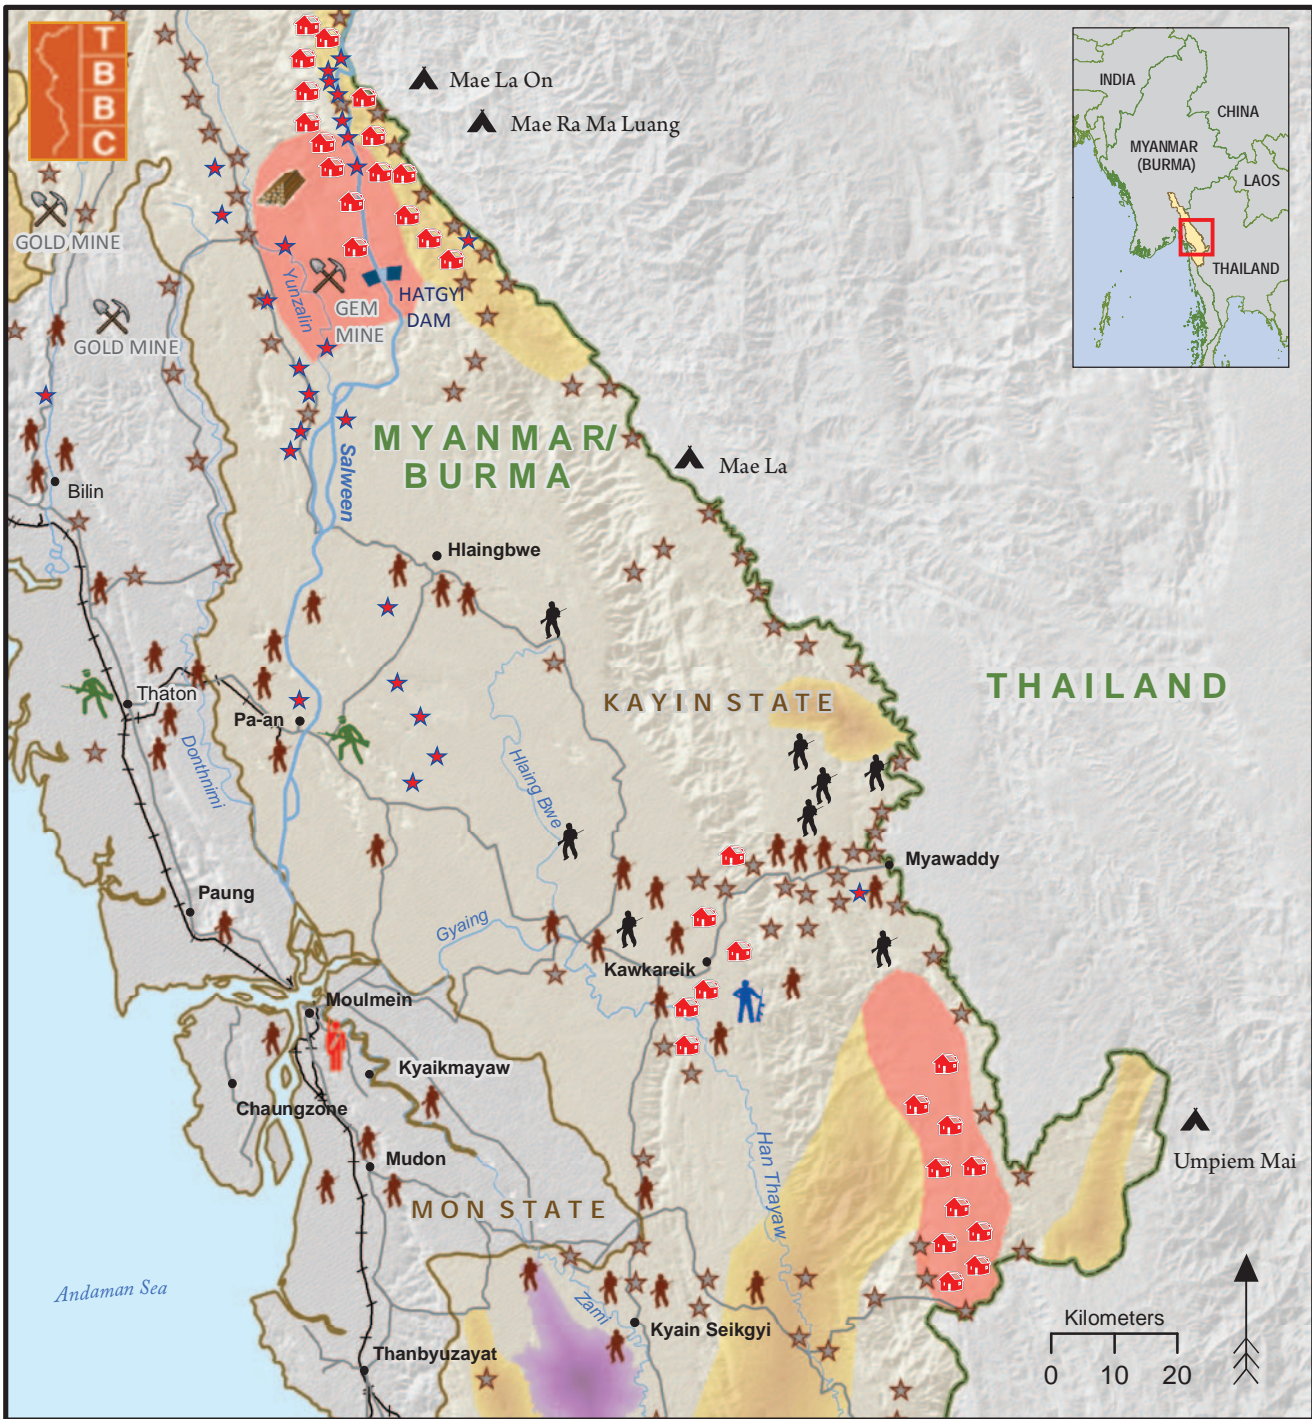

Map 10 : Central Karen / Kayin State

Tatmadaw Regional Command

Tatmadaw Light Infantry Division

Tatmadaw Military OPS Command

Tatmadaw Battalion Headquarters

BGF/Militia Headquarters

Tatmadaw Outpost

BGF/Militia

Displaced Village, 2011

Refugee Camp

International Boundary

State/Region Boundary

Roads

Railroads

Protracted Armed Resistance (KNU)

Resumed Armed Resistance (DKBA)

Former Ceasefire (NMSP)

Development Projects Associated with Human Rights Abuses

Logging

Dam

Mine