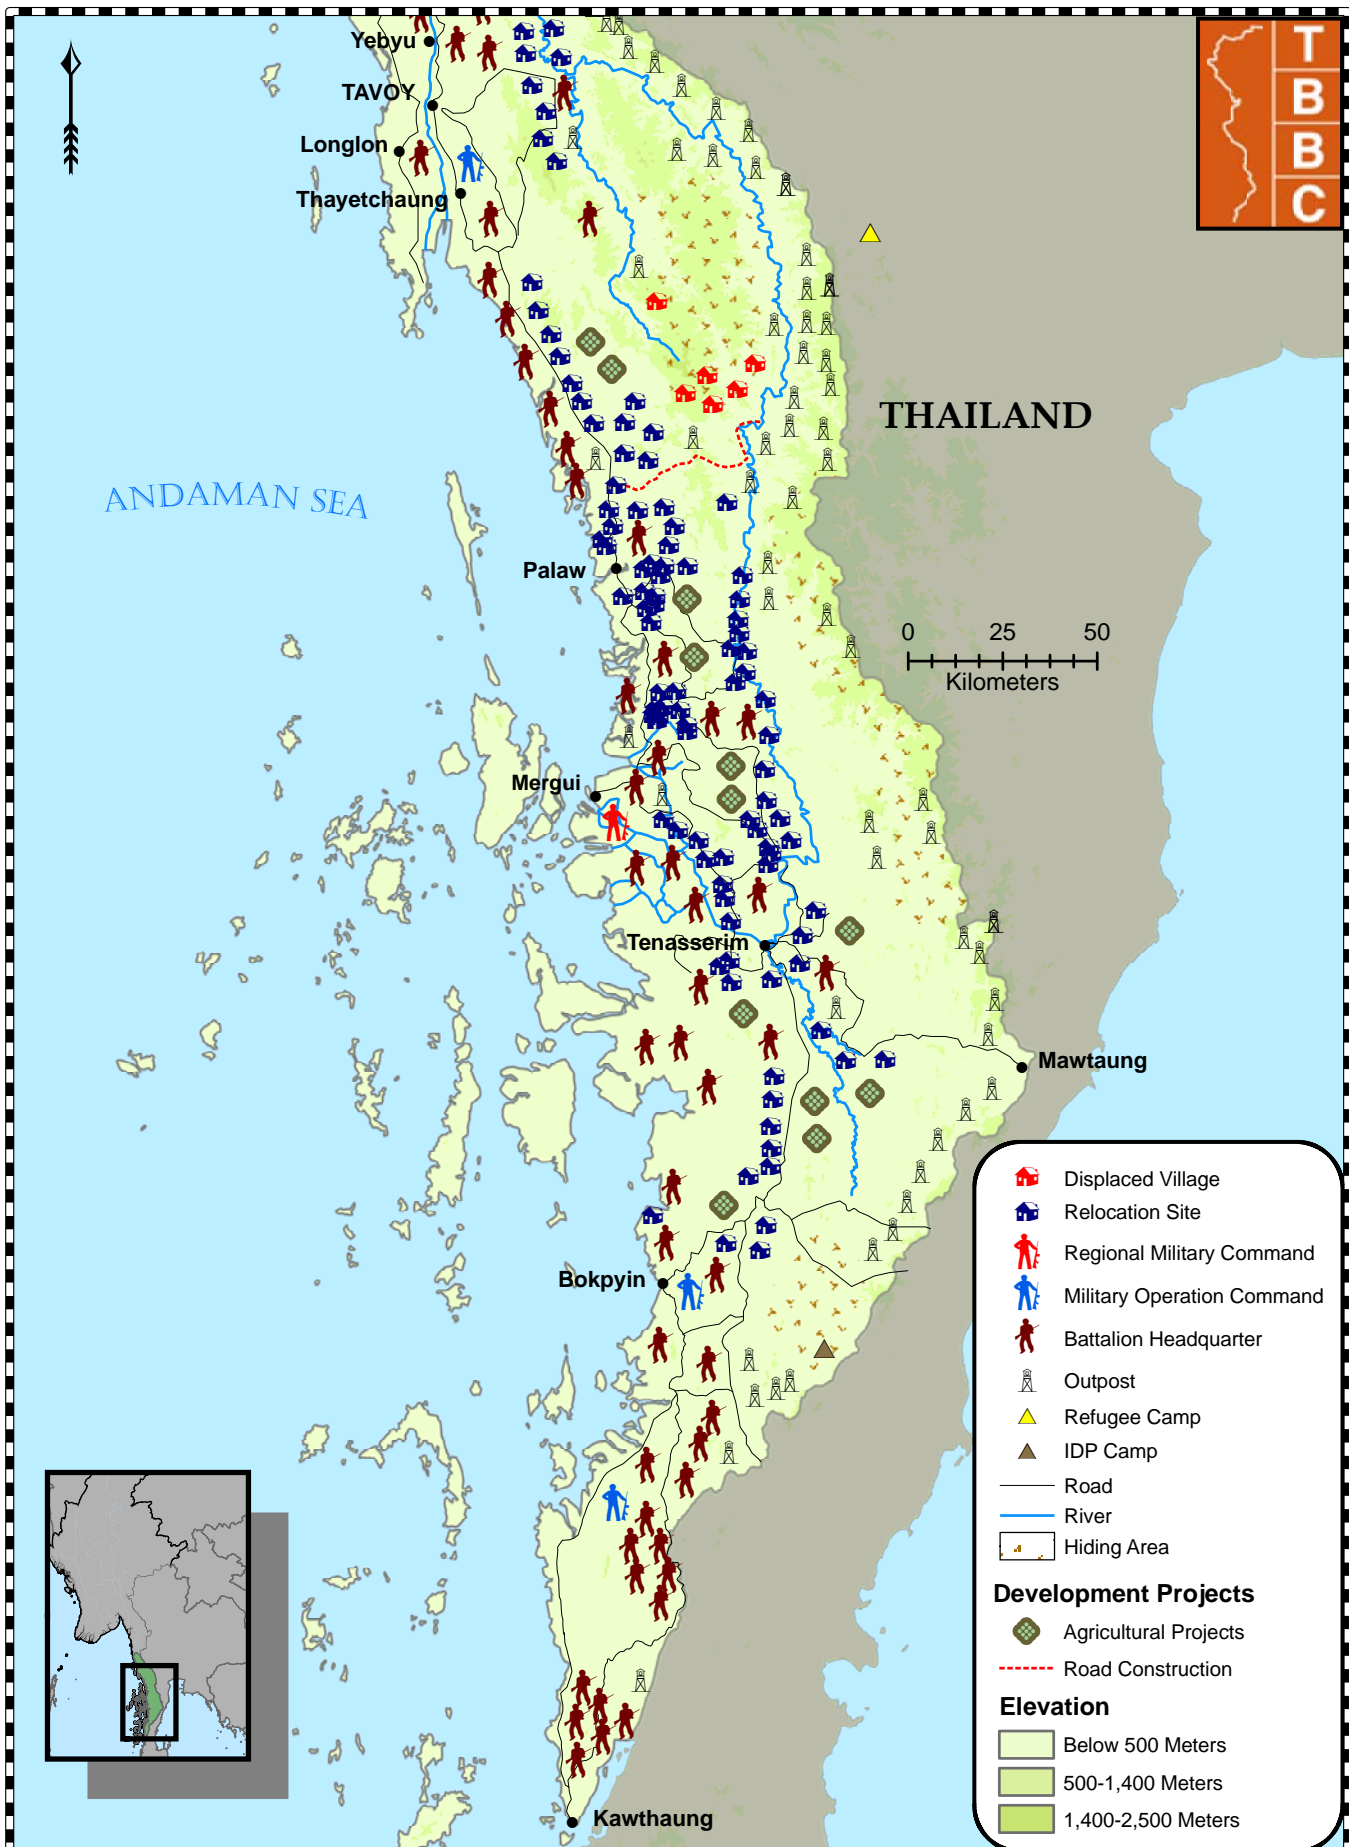

# Tenasserim Division

THAILAND

ANDAMAN SEA

- Displaced Village
- Relocation Site
- Regional Military Command
- Military Operation Command
- Battalion Headquarter
- Outpost
- Refugee Camp
- IDP Camp
- Road
- River
- Hiding Area

**Development Projects**

- Agricultural Projects
- Road Construction

**Elevation**

- Below 500 Meters
- 500-1,400 Meters
- 1,400-2,500 Meters