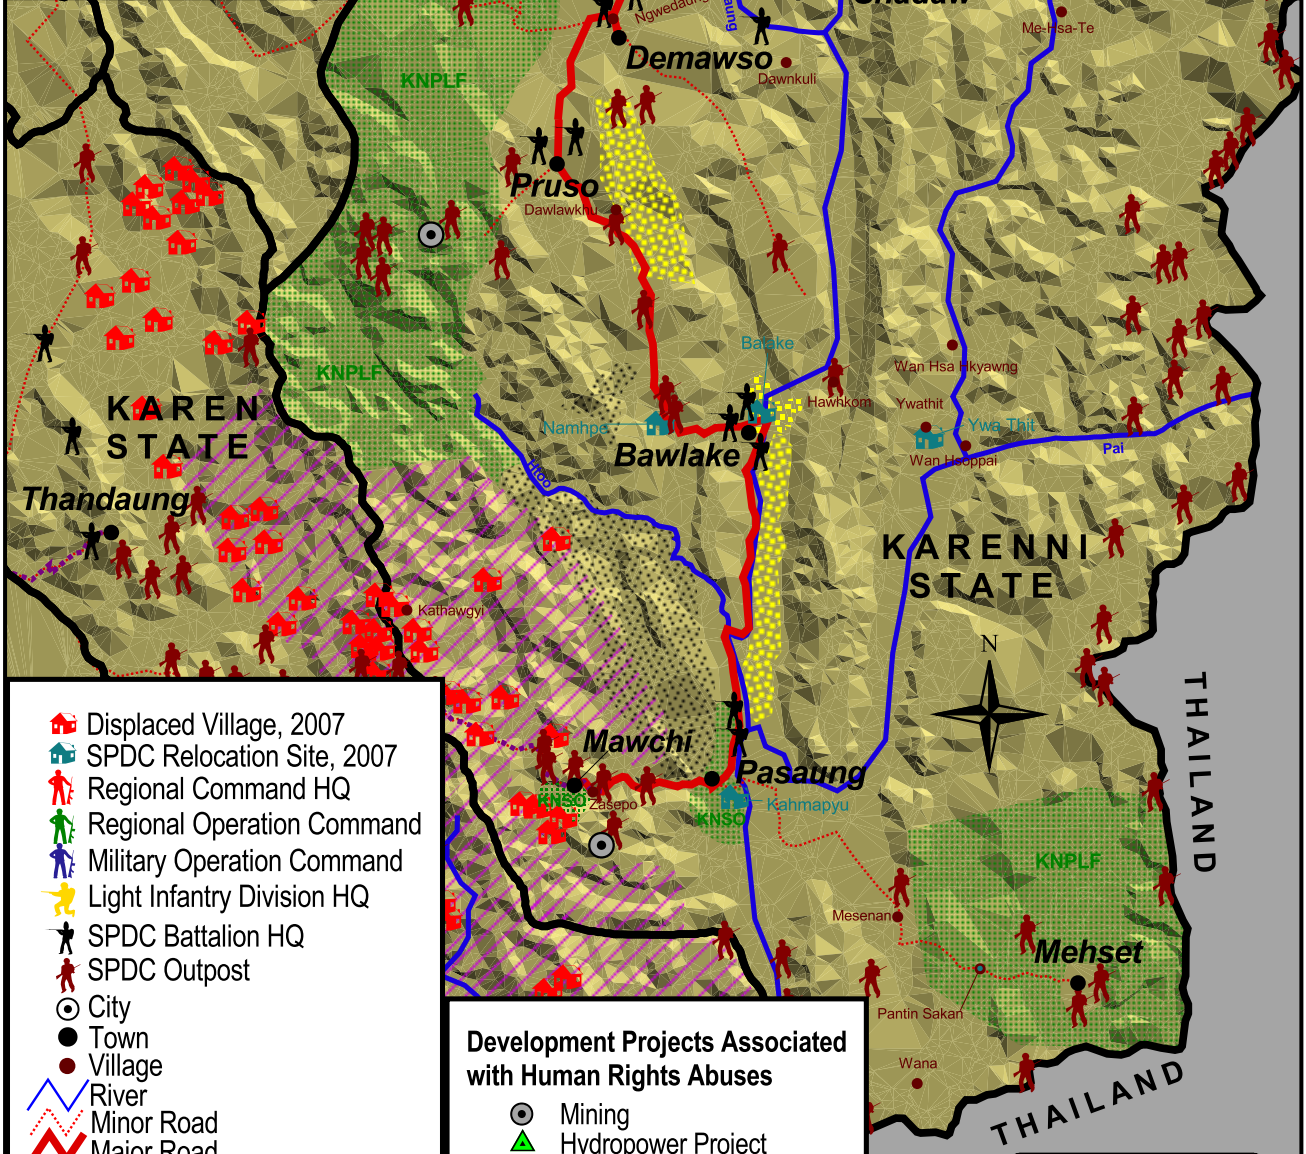

Karenni State

- Displaced Village, 2007
- SPDC Relocation Site, 2007
- Regional Command HQ
- Regional Operation Command
- Military Operation Command
- Light Infantry Division HQ
- SPDC Battalion HQ
- SPDC Outpost
- City
- Town
- Village
- River
- Minor Road
- Major Road
- State & National Borders
- Ceasefire Area
- Hiding Area

- ### Development Projects Associated with Human Rights Abuses
- Mining
 - Hydropower Project
 - Road Construction
 - Agricultural Project
 - Logging

Thailand Burma Border Consortium