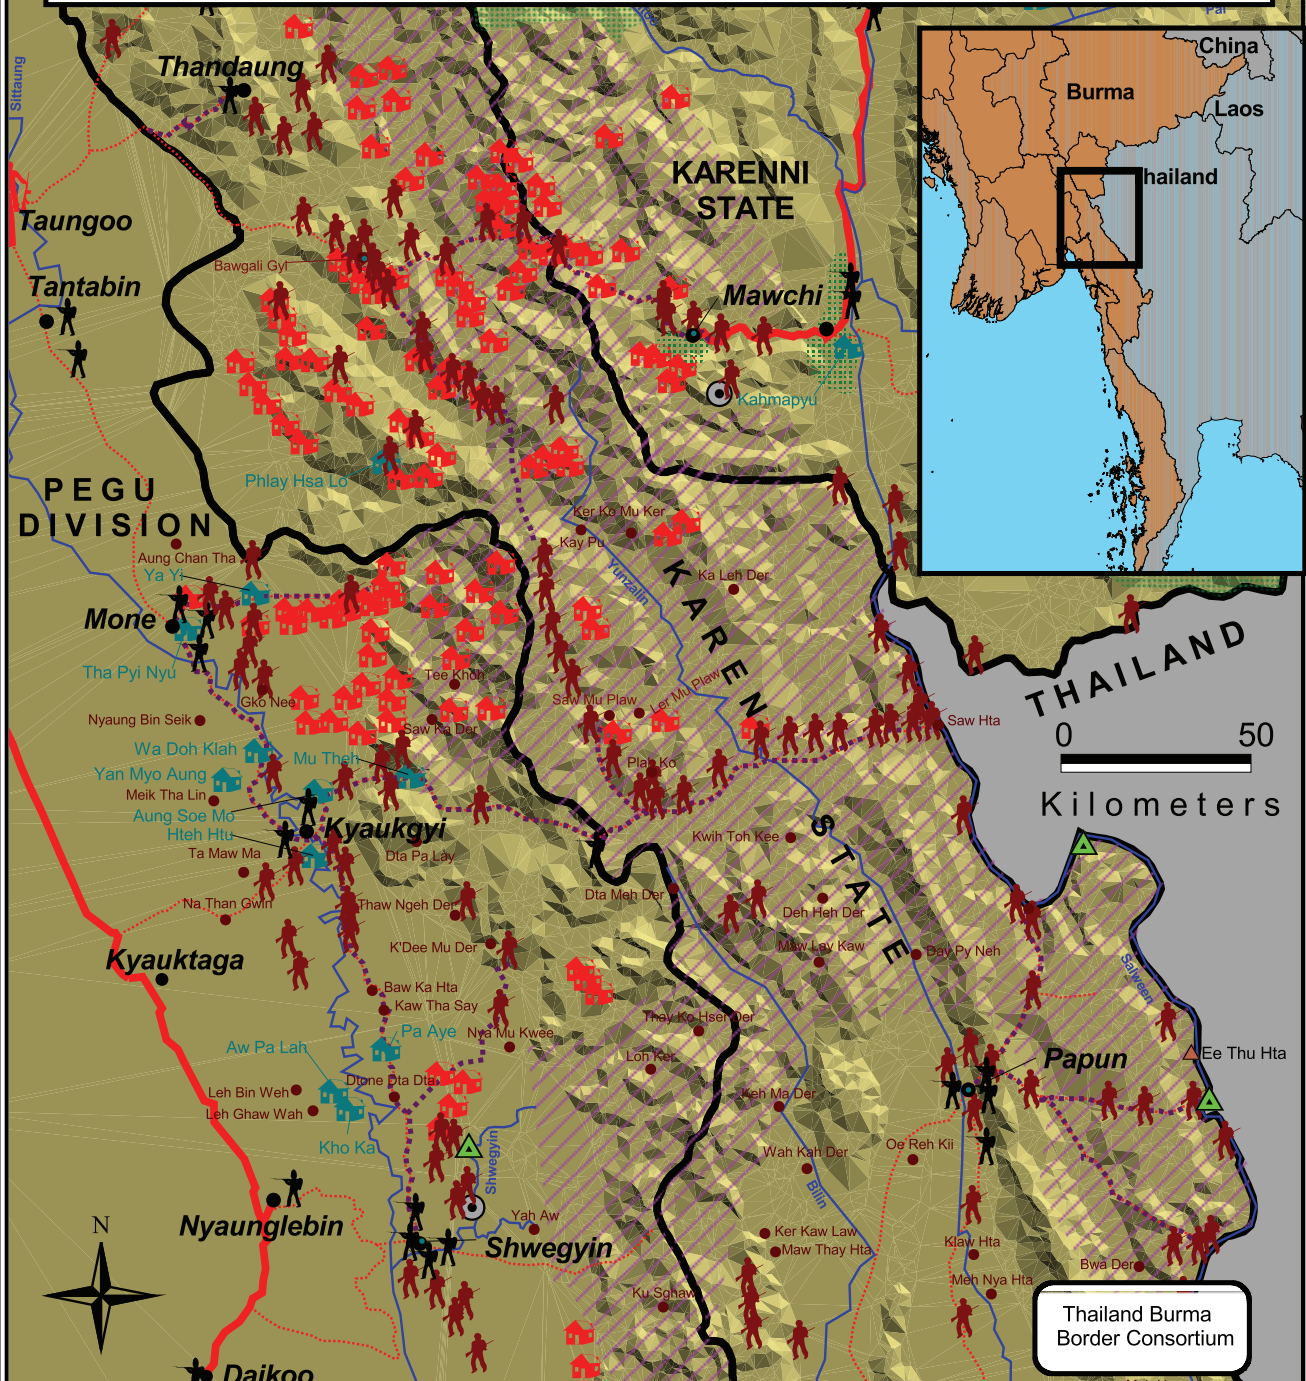

Northern Karen Areas

Displaced Village, 2007	IDP Camp	Development Projects Related to Human Rights Abuses	
SPDC Relocation Site, 2007	City		
Regional Command HQ	Town		
Regional Operation Command	Village		Mining
Military Operation Command	River		Hydropower Project
Light Infantry Division HQ	Minor Road		Road Construction
SPDC Battalion HQ	Major Road		Agricultural Project
SPDC Outpost	State & National Borders		
	Ceasefire Areas		
	Hiding Areas		

Thailand Burma Border Consortium