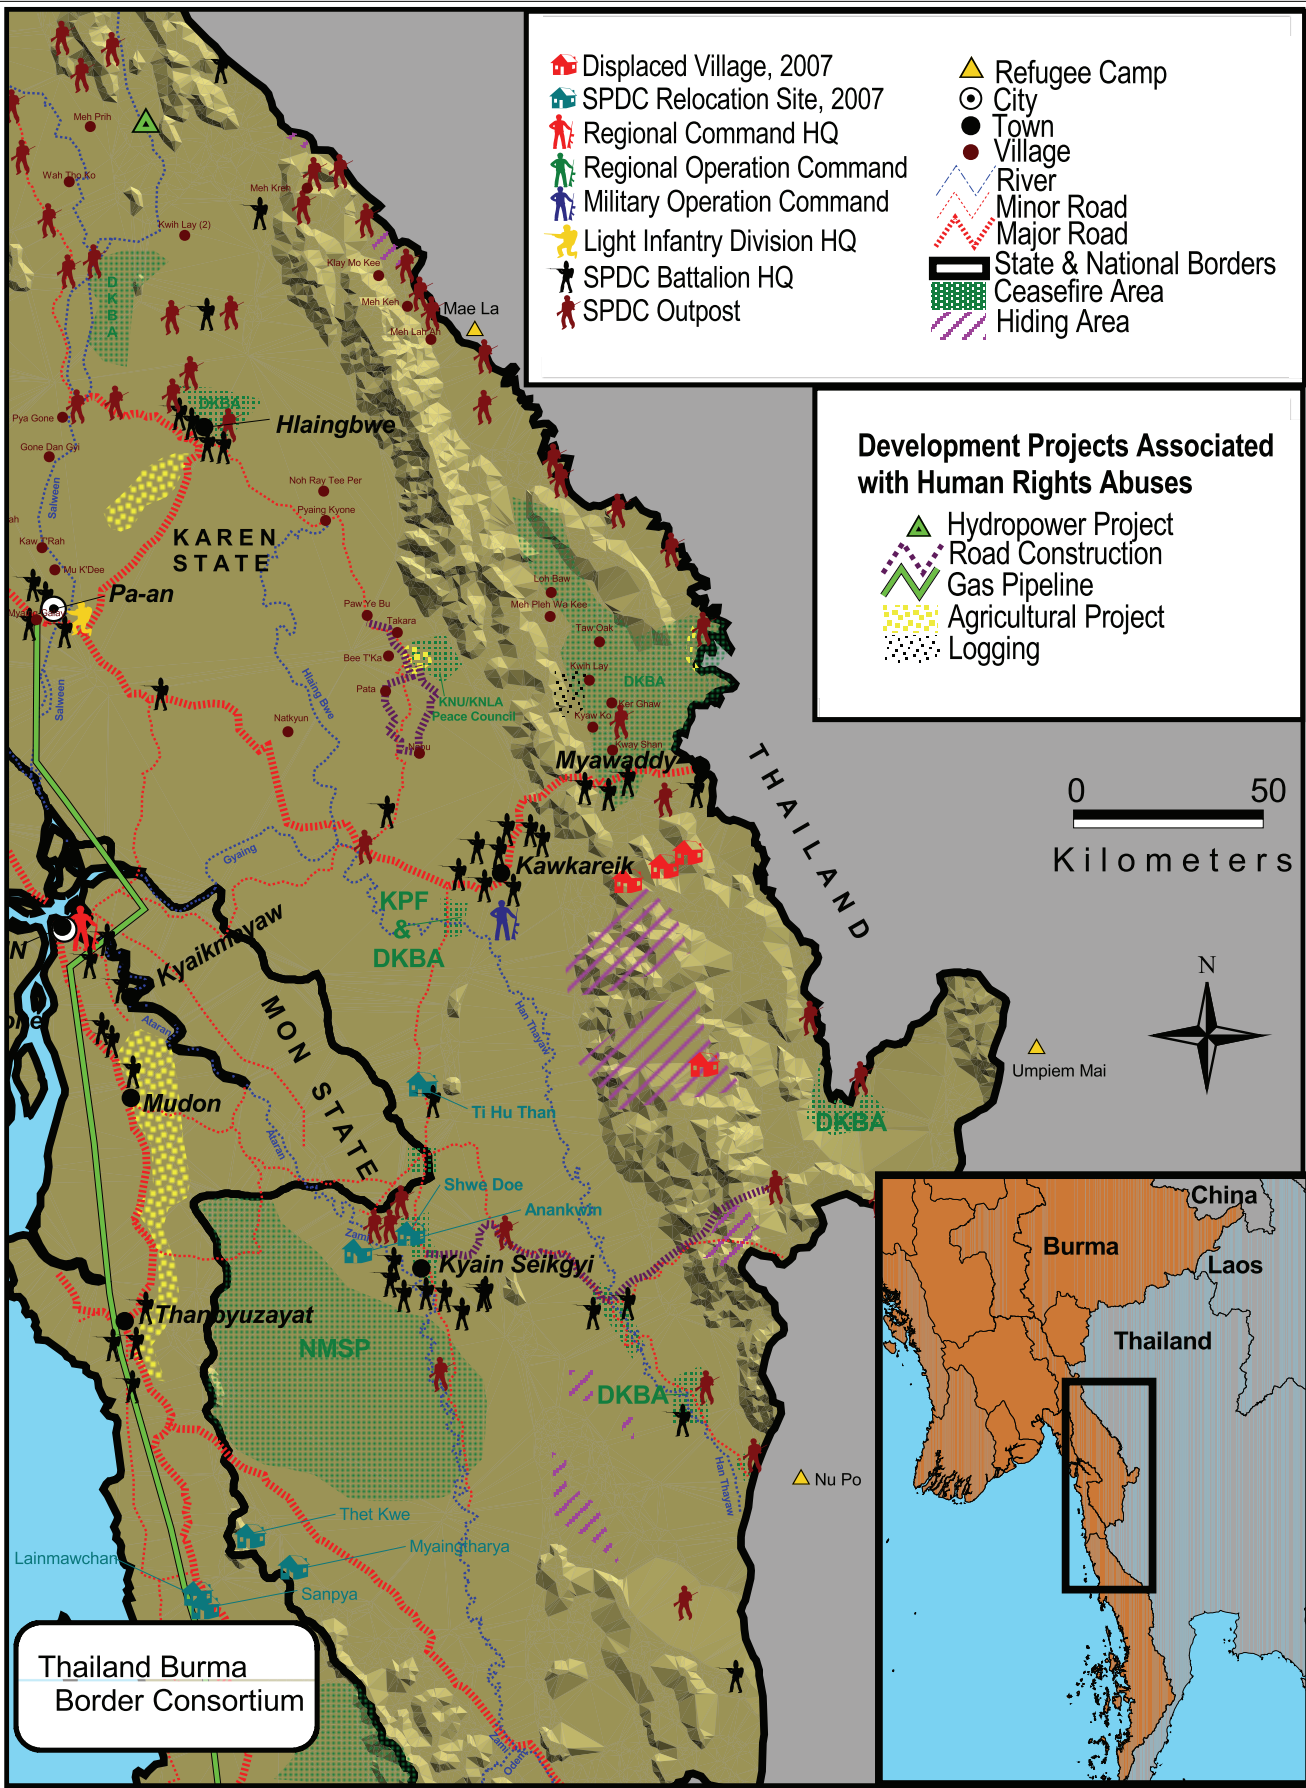

Central Karen State

- Displaced Village, 2007
- SPDC Relocation Site, 2007
- Regional Command HQ
- Regional Operation Command
- Military Operation Command
- Light Infantry Division HQ
- SPDC Battalion HQ
- SPDC Outpost

- Refugee Camp
- City
- Town
- Village
- River
- Minor Road
- Major Road
- State & National Borders
- Ceasefire Area
- Hiding Area

- ### Development Projects Associated with Human Rights Abuses
- Hydropower Project
 - Road Construction
 - Gas Pipeline
 - Agricultural Project
 - Logging

Thailand Burma
Border Consortium